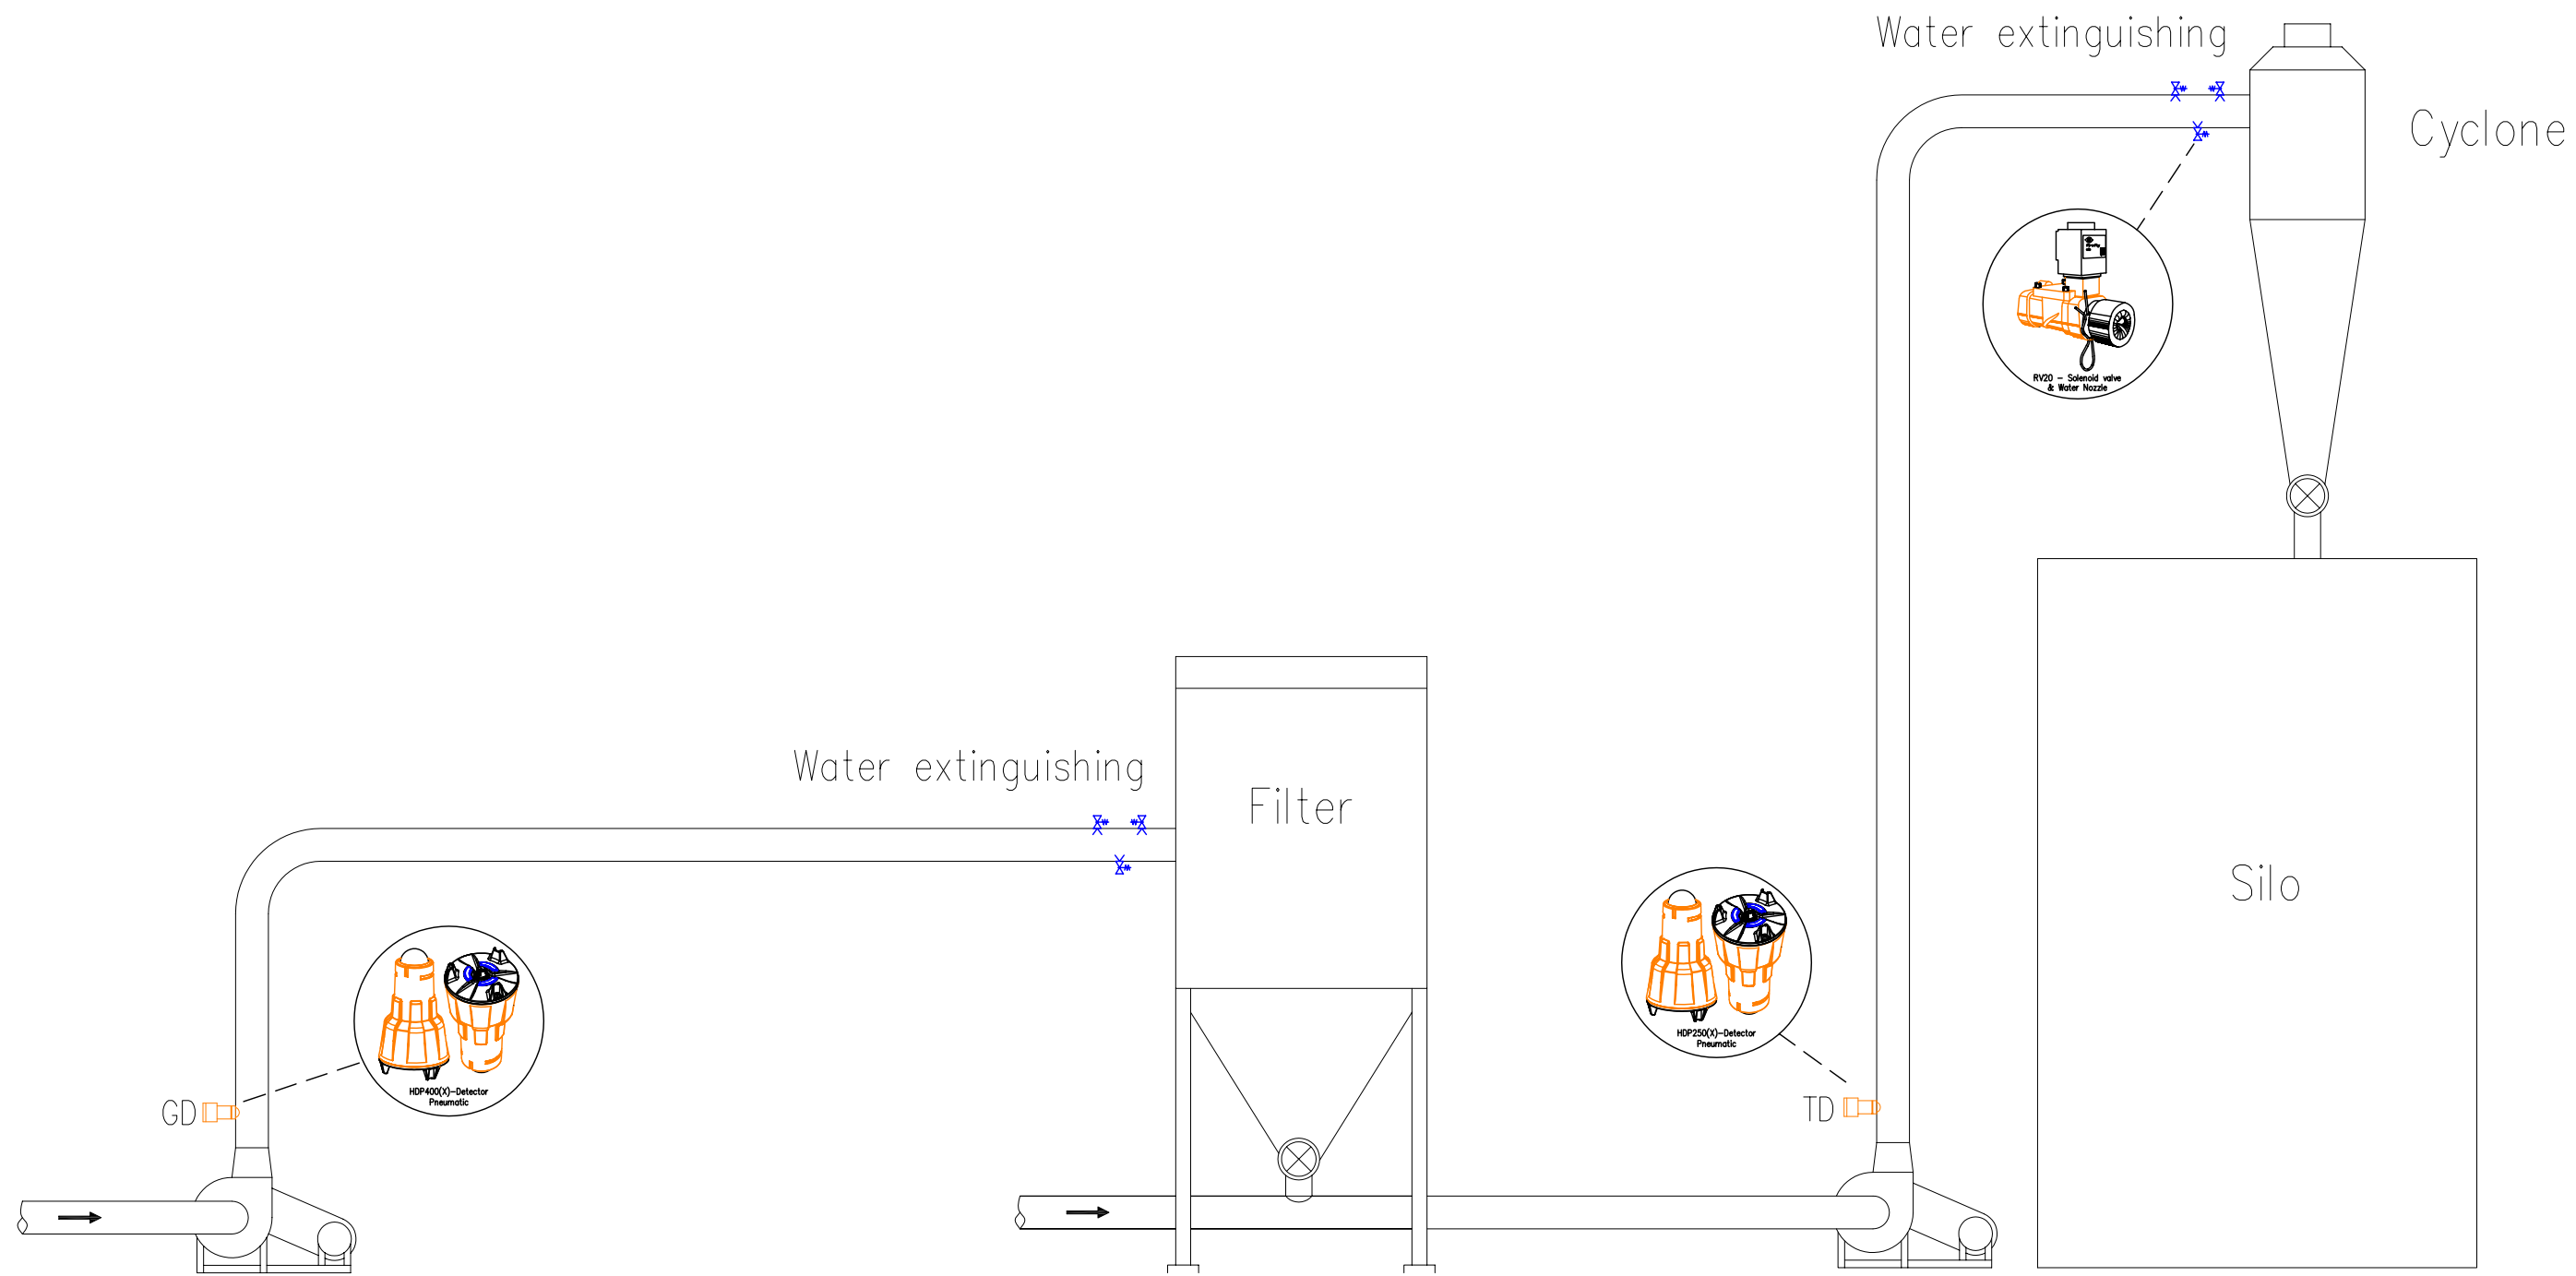

Firefly detectors
are **NOT**
daylight sensitive

Note: Content is for general information only and is subject to change without notification.

THIS DRAWING IS CONFIDENTIAL AND COPYRIGHT PROPERTY OF THE MANUFACTURER AND MUST NOT BE COPIED OR LENT WITHOUT PERMISSION

Customer:
Project:
PO#
Reference:
Date:

Title: **Filter and Silo Protection**

DWG BY: PRDCM