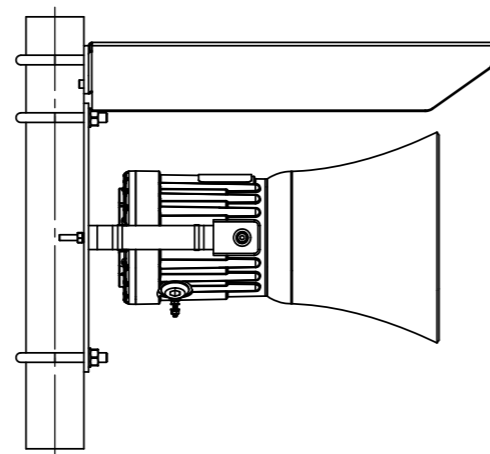

DETAIL B  
SCALE 1 : 1

DETAIL C  
SCALE 1 : 1

**GNExS1 SOUNDER / GNExL1 LOUDSPEAKER**

**GNExS2 SOUNDER / GNExL2 LOUDSPEAKER**

DETAIL A  
SCALE 1 : 1

Note: Content is for general information only and is subject to change without notification.

THIS DRAWING IS CONFIDENTIAL AND COPYRIGHT PROPERTY OF THE MANUFACTURER AND MUST NOT BE COPIED OR LENT WITHOUT PERMISSION

**Customer:**  
**Project:**  
**PO#**  
**Reference:**  
**Date:**

**Drawing:** D217-05-021      **REV:** 01  
**Title:** **GNExL1 PA Loudspeaker 15W**  
**DN 50mm (NPS 2") Pole & Sun Screen GNExS**  
**Horns & GNExL Speakers**  
**DATE:** 03/01/18      **DWG BY:** PRDCM