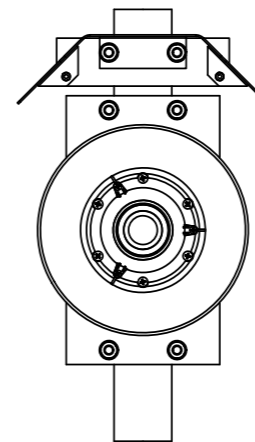

DETAIL B  
SCALE 1 : 1

DETAIL C  
SCALE 1 : 1

**GNExS1 SOUNDER / GNExL1 LOUDSPEAKER**

**GNExS2 SOUNDER / GNExL2 LOUDSPEAKER**

DETAIL A  
SCALE 1 : 1

Note: Content is for general information only and is subject to change without notification.

THIS DRAWING IS CONFIDENTIAL AND COPYRIGHT PROPERTY OF THE MANUFACTURER AND MUST NOT BE COPIED OR LENT WITHOUT PERMISSION

**Customer:**  
**Project:**  
**PO#**  
**Reference:**  
**Date:**

**Drawing:** D217-05-021      **REV:** 01  
**Title:** **GNExL1 PA Loudspeaker 15W**  
**DN 50mm (NPS 2") Pole & Sun Screen GNExS**  
**Horns & GNExL Speakers**  
**DATE:** 03/01/18      **DWG BY:** PRDCM