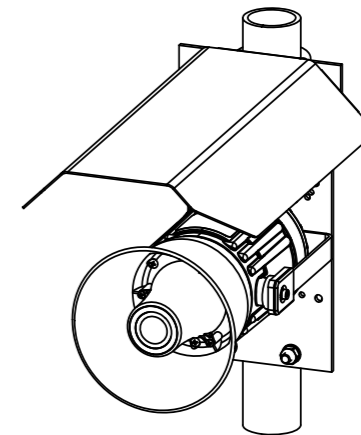

DETAIL B  
SCALE 1 : 1

DETAIL C  
SCALE 1 : 1

**GNExS1 SOUNDER / GNExL1 LOUDSPEAKER**

**GNExS2 SOUNDER / GNExL2 LOUDSPEAKER**

DETAIL A  
SCALE 1 : 1

Note: Content is for general information only and is subject to change without notification.

THIS DRAWING IS CONFIDENTIAL AND COPYRIGHT PROPERTY OF THE MANUFACTURER AND MUST NOT BE COPIED OR LENT WITHOUT PERMISSION

**Customer:**  
**Project:**  
**PO#**  
**Reference:**  
**Date:**

**Drawing:** D217-05-021      **REV:** 01  
**Title:** **GNExL1 PA Loudspeaker 15W**  
**DN 50mm (NPS 2") Pole & Sun Screen GNExS**  
**Horns & GNExL Speakers**  
**DATE:** 03/01/18      **DWG BY:** PRDCM