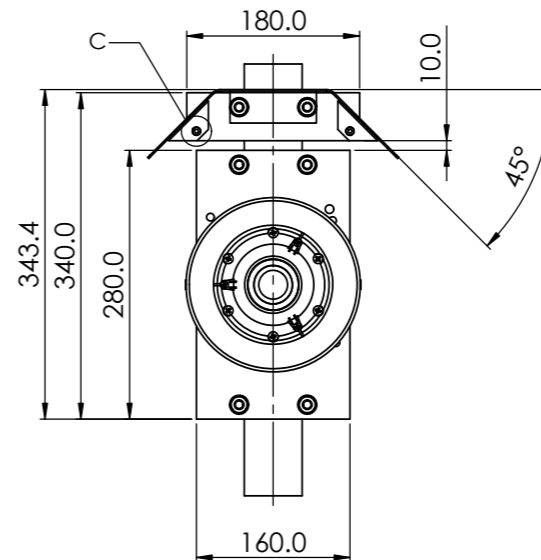

DETAIL B  
SCALE 1 : 1

DETAIL C  
SCALE 1 : 1

**GNExS1 SOUNDER / GNExL1 LOUDSPEAKER**

**GNExS2 SOUNDER / GNExL2 LOUDSPEAKER**

DETAIL A  
SCALE 1 : 1

Note: Content is for general information only and is subject to change without notification.

THIS DRAWING IS CONFIDENTIAL AND COPYRIGHT PROPERTY OF THE MANUFACTURER AND MUST NOT BE COPIED OR LENT WITHOUT PERMISSION

**Customer:**  
**Project:**  
**PO#**  
**Reference:**  
**Date:**

**Drawing:** D217-05-021      **REV:** 01  
**Title:** **GNExL1 PA Loudspeaker 15W**  
**DN 50mm (NPS 2") Pole & Sun Screen GNExS**  
**Horns & GNExL Speakers**  
**DATE:** 03/01/18      **DWG BY:** PRDCM