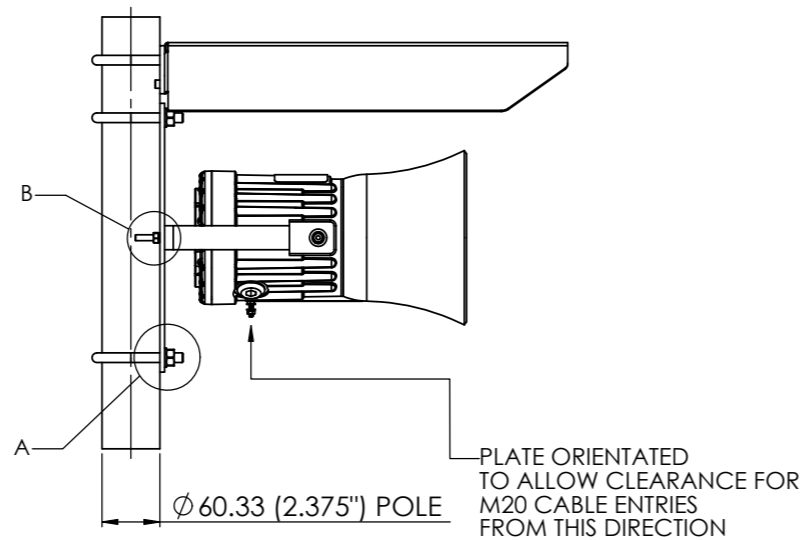

DETAIL B  
SCALE 1 : 1

DETAIL C  
SCALE 1 : 1

**GNExS1 SOUNDER / GNExL1 LOUDSPEAKER**

**GNExS2 SOUNDER / GNExL2 LOUDSPEAKER**

DETAIL A  
SCALE 1 : 1

Note: Content is for general information only and is subject to change without notification.

THIS DRAWING IS CONFIDENTIAL AND COPYRIGHT PROPERTY OF THE MANUFACTURER AND MUST NOT BE COPIED OR LENT WITHOUT PERMISSION

**Customer:**  
**Project:**  
**PO#**  
**Reference:**  
**Date:**

**Drawing:** D217-05-021      **REV:** 01  
**Title:** **GNExL1 PA Loudspeaker 15W**  
**DN 50mm (NPS 2") Pole & Sun Screen GNExS**  
**Horns & GNExL Speakers**  
**DATE:** 03/01/18      **DWG BY:** PRDCM