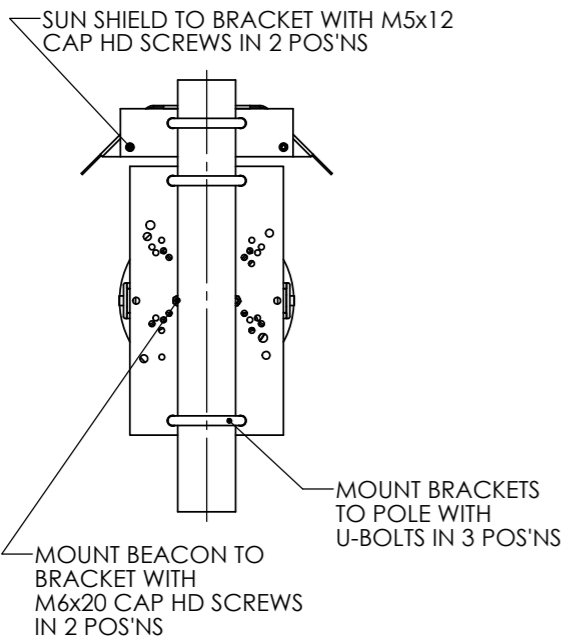

DETAIL B  
SCALE 1 : 1

DETAIL C  
SCALE 1 : 1

**GNExS1 SOUNDER / GNExL1 LOUDSPEAKER**

**GNExS2 SOUNDER / GNExL2 LOUDSPEAKER**

DETAIL A  
SCALE 1 : 1

Note: Content is for general information only and is subject to change without notification.

THIS DRAWING IS CONFIDENTIAL AND COPYRIGHT PROPERTY OF THE MANUFACTURER AND MUST NOT BE COPIED OR LENT WITHOUT PERMISSION

**Customer:**  
**Project:**  
**PO#**  
**Reference:**  
**Date:**

**Drawing:** D217-05-021      **REV:** 01  
**Title:** **GNExL1 PA Loudspeaker 15W**  
**DN 50mm (NPS 2") Pole & Sun Screen GNExS**  
**Horns & GNExL Speakers**  
**DATE:** 03/01/18      **DWG BY:** PRDCM