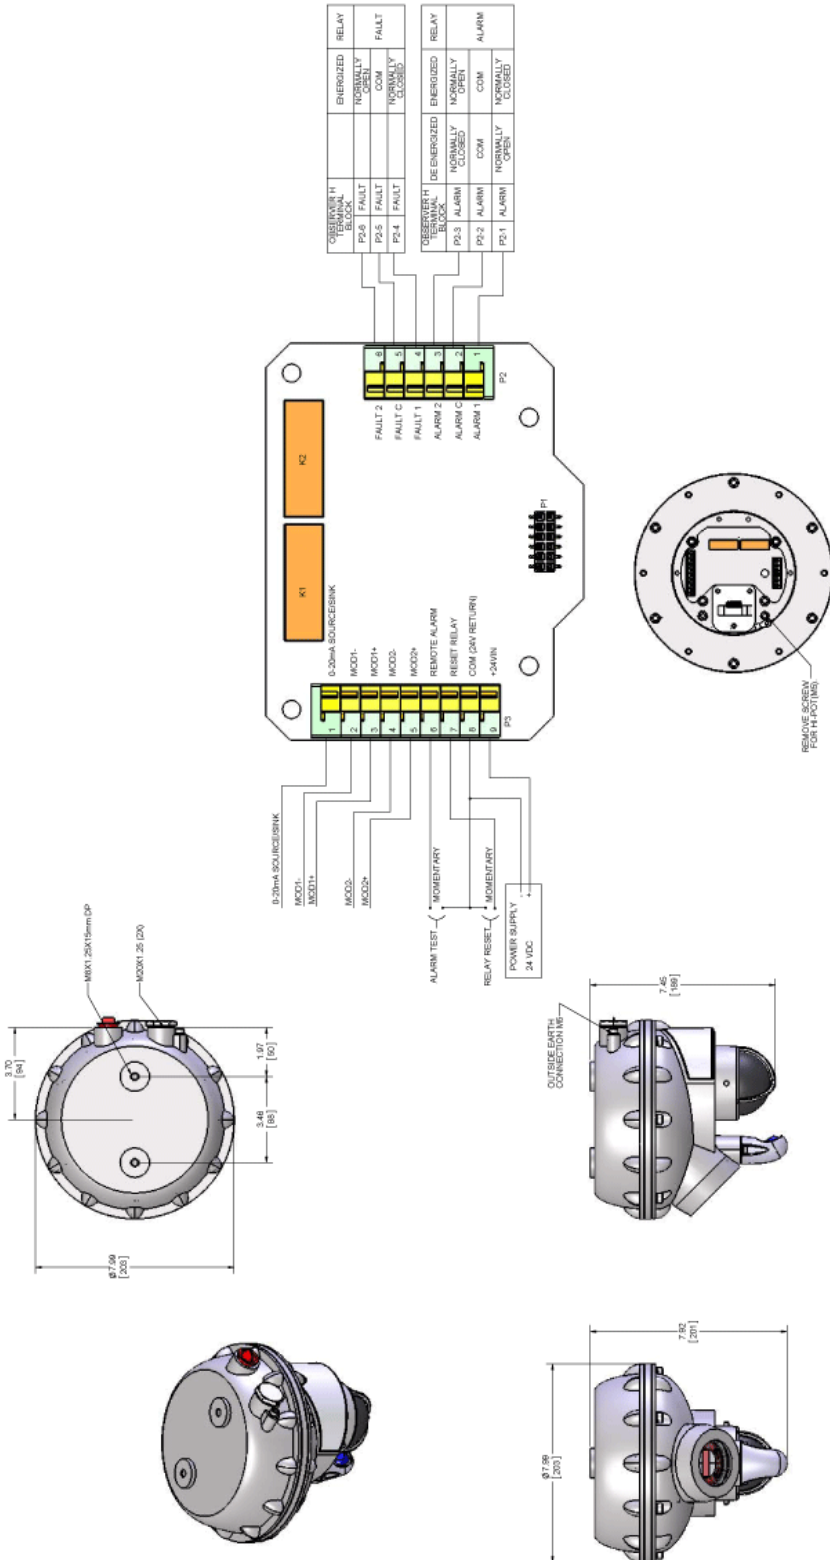

Observer-i Installation and Outline Drawing

OBSERVER-I INSTALLATION AND OUTLINE DIMENSIONS

ProDetec Pty. Ltd.

P. +61 (02) 9620 8700

E. info@prodetec.com.au

A. 17/38 Powers Rd, Seven Hills NSW 2147

PO. PO Box 3184,