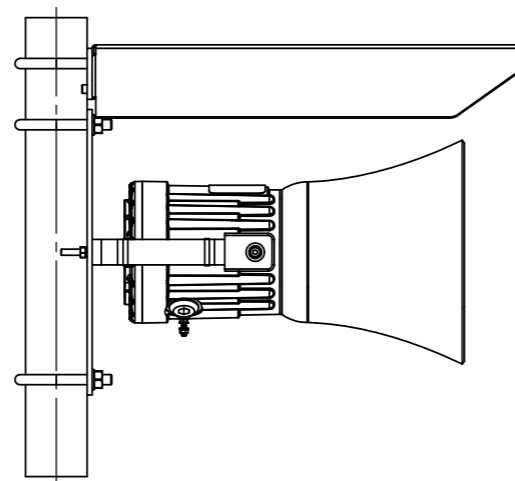

DETAIL B  
SCALE 1 : 1

DETAIL C  
SCALE 1 : 1

**GNExS1 SOUNDER / GNExL1 LOUDSPEAKER**

**GNExS2 SOUNDER / GNExL2 LOUDSPEAKER**

DETAIL A  
SCALE 1 : 1

Note: Content is for general information only and is subject to change without notification.

THIS DRAWING IS CONFIDENTIAL AND COPYRIGHT PROPERTY OF THE MANUFACTURER AND MUST NOT BE COPIED OR LENT WITHOUT PERMISSION

Customer:  
Project:  
PO#  
Reference:  
Date:

Drawing: D217-05-021 REV: 01  
Title: **GNExS1 Alarm Horn Sounder 117dB(A)**  
**DN 50mm (NPS 2") Pole & Sun Screen GNExS Horns & GNExL Speakers**  
DATE: 03/01/18 DWG BY: PRDCM