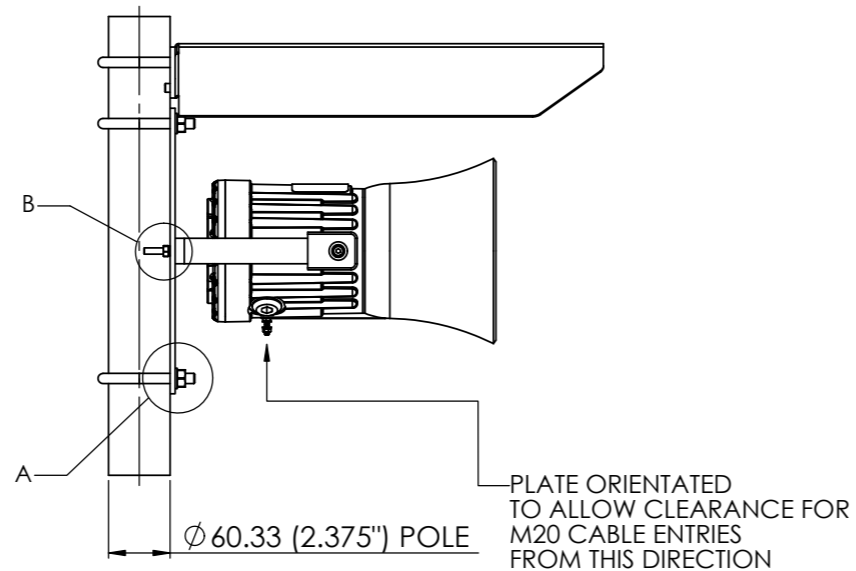

DETAIL B  
SCALE 1 : 1

DETAIL C  
SCALE 1 : 1

**GNExS1 SOUNDER / GNExL1 LOUDSPEAKER**

**GNExS2 SOUNDER / GNExL2 LOUDSPEAKER**

DETAIL A  
SCALE 1 : 1

Note: Content is for general information only and is subject to change without notification.

THIS DRAWING IS CONFIDENTIAL AND COPYRIGHT PROPERTY OF THE MANUFACTURER AND MUST NOT BE COPIED OR LENT WITHOUT PERMISSION

Customer:  
Project:  
PO#  
Reference:  
Date:

Drawing: D217-05-021 REV: 01  
Title: **GNExS1 Alarm Horn Sounder 117dB(A)**  
**DN 50mm (NPS 2") Pole & Sun Screen GNExS Horns & GNExL Speakers**  
DATE: 03/01/18 DWG BY: PRDCM