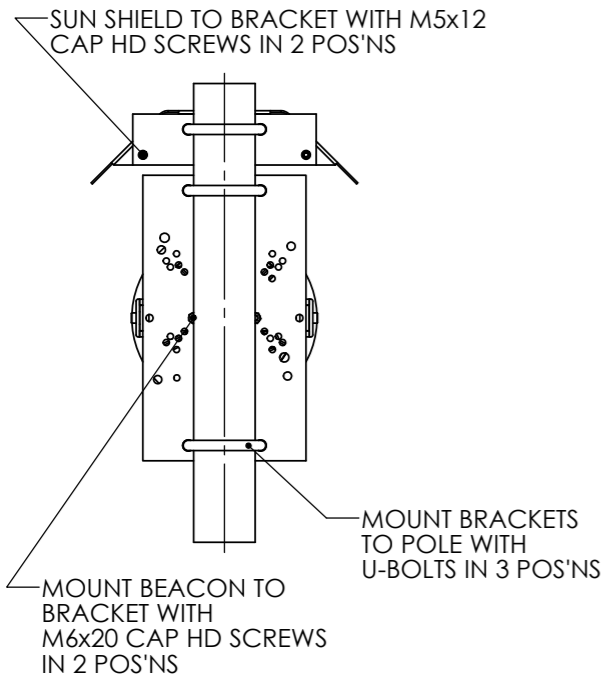

DETAIL B  
SCALE 1 : 1

DETAIL C  
SCALE 1 : 1

**GNExS1 SOUNDER / GNExL1 LOUDSPEAKER**

**GNExS2 SOUNDER / GNExL2 LOUDSPEAKER**

DETAIL A  
SCALE 1 : 1

Note: Content is for general information only and is subject to change without notification.

THIS DRAWING IS CONFIDENTIAL AND COPYRIGHT PROPERTY OF THE MANUFACTURER AND MUST NOT BE COPIED OR LENT WITHOUT PERMISSION

Customer:  
Project:  
PO#  
Reference:  
Date:

Drawing: D217-05-021 REV: 01  
Title: **GNExS1 Alarm Horn Sounder 117dB(A)**  
**DN 50mm (NPS 2") Pole & Sun Screen GNExS Horns & GNExL Speakers**  
DATE: 03/01/18 DWG BY: PRDCM