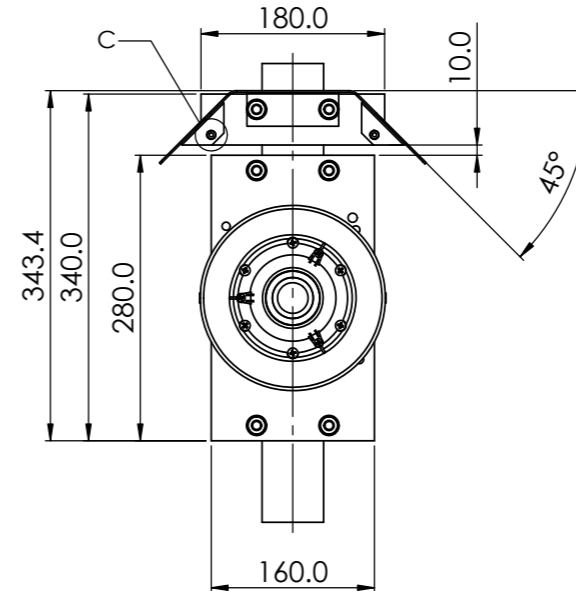

DETAIL B  
SCALE 1 : 1

DETAIL C  
SCALE 1 : 1

**GNExS1 SOUNDER / GNExL1 LOUDSPEAKER**

**GNExS2 SOUNDER / GNExL2 LOUDSPEAKER**

DETAIL A  
SCALE 1 : 1

Note: Content is for general information only and is subject to change without notification.

THIS DRAWING IS CONFIDENTIAL AND COPYRIGHT PROPERTY OF THE MANUFACTURER AND MUST NOT BE COPIED OR LENT WITHOUT PERMISSION

Customer:  
Project:  
PO#  
Reference:  
Date:

Drawing: D217-05-021 REV: 01  
Title: **GNExS1 Alarm Horn Sounder 117dB(A)**  
**DN 50mm (NPS 2") Pole & Sun Screen GNExS Horns & GNExL Speakers**  
DATE: 03/01/18 DWG BY: PRDCM