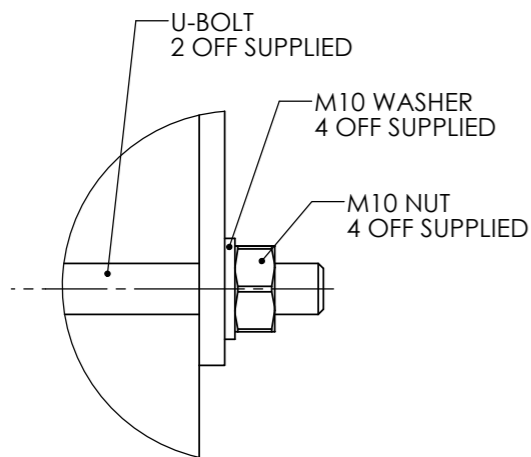

DETAIL B  
SCALE 1 : 1

DETAIL C  
SCALE 1 : 1

**GNExS1 SOUNDER / GNExL1 LOUDSPEAKER**

**GNExS2 SOUNDER / GNExL2 LOUDSPEAKER**

DETAIL A  
SCALE 1 : 1

Note: Content is for general information only and is subject to change without notification.

THIS DRAWING IS CONFIDENTIAL AND COPYRIGHT PROPERTY OF THE MANUFACTURER AND MUST NOT BE COPIED OR LENT WITHOUT PERMISSION

Customer:  
Project:  
PO#  
Reference:  
Date:

Drawing: D217-05-021 REV: 01  
Title: **GNExS1 Alarm Horn Sounder 117dB(A)**  
**DN 50mm (NPS 2") Pole & Sun Screen GNExS Horns & GNExL Speakers**  
DATE: 03/01/18 DWG BY: PRDCM