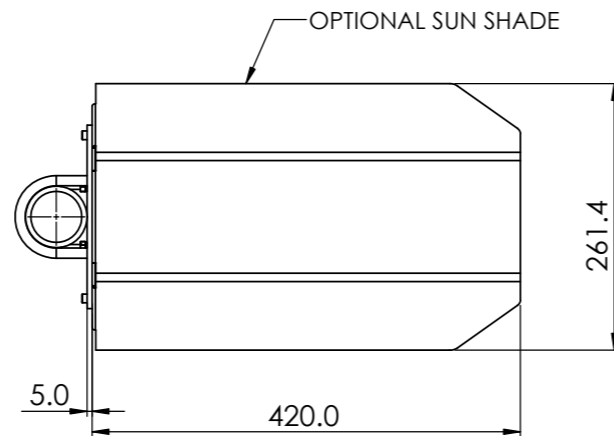

DETAIL B  
SCALE 1 : 1

DETAIL C  
SCALE 1 : 1

**GNExS1 SOUNDER / GNExL1 LOUDSPEAKER**

**GNExS2 SOUNDER / GNExL2 LOUDSPEAKER**

DETAIL A  
SCALE 1 : 1

Note: Content is for general information only and is subject to change without notification.

THIS DRAWING IS CONFIDENTIAL AND COPYRIGHT PROPERTY OF THE MANUFACTURER AND MUST NOT BE COPIED OR LENT WITHOUT PERMISSION

Customer:  
Project:  
PO#  
Reference:  
Date:

Drawing: D217-05-021 REV: 01  
Title: **GNExS1 Alarm Horn Sounder 117dB(A)**  
**DN 50mm (NPS 2") Pole & Sun Screen GNExS Horns & GNExL Speakers**  
DATE: 03/01/18 DWG BY: PRDCM