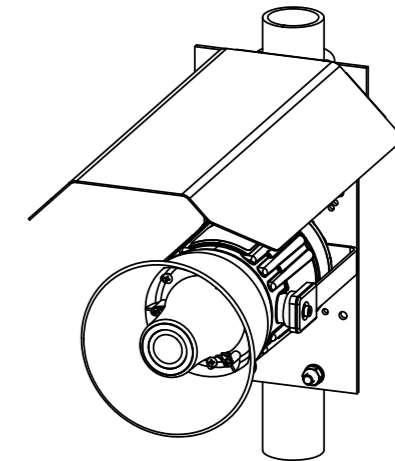

DETAIL B  
SCALE 1 : 1

DETAIL C  
SCALE 1 : 1

**GNExS1 SOUNDER / GNExL1 LOUDSPEAKER**

**GNExS2 SOUNDER / GNExL2 LOUDSPEAKER**

DETAIL A  
SCALE 1 : 1

Note: Content is for general information only and is subject to change without notification.

THIS DRAWING IS CONFIDENTIAL AND COPYRIGHT PROPERTY OF THE MANUFACTURER AND MUST NOT BE COPIED OR LENT WITHOUT PERMISSION

Customer:  
Project:  
PO#  
Reference:  
Date:

Drawing: D217-05-021 REV: 01  
Title: **GNExS1 Alarm Horn Sounder 117dB(A)**  
**DN 50mm (NPS 2") Pole & Sun Screen GNExS Horns & GNExL Speakers**  
DATE: 03/01/18 DWG BY: PRDCM