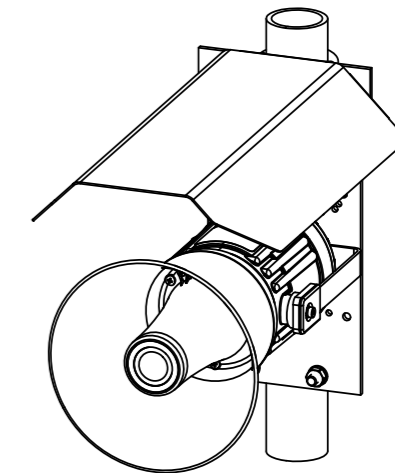

DETAIL B  
SCALE 1 : 1

DETAIL C  
SCALE 1 : 1

**GNExS1 SOUNDER / GNExL1 LOUDSPEAKER**

**GNExS2 SOUNDER / GNExL2 LOUDSPEAKER**

DETAIL A  
SCALE 1 : 1

Note: Content is for general information only and is subject to change without notification.

THIS DRAWING IS CONFIDENTIAL AND COPYRIGHT PROPERTY OF THE MANUFACTURER AND MUST NOT BE COPIED OR LENT WITHOUT PERMISSION

Customer:  
Project:  
PO#  
Reference:  
Date:

Drawing: D217-05-021 REV: 01  
Title: **GNExS1 Alarm Horn Sounder 117dB(A)**  
**DN 50mm (NPS 2") Pole & Sun Screen GNExS Horns & GNExL Speakers**  
DATE: 03/01/18 DWG BY: PRDCM