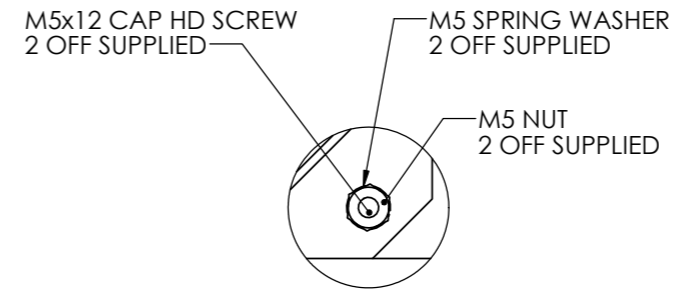

DETAIL B  
SCALE 1 : 1

DETAIL C  
SCALE 1 : 1

**GNExS1 SOUNDER / GNExL1 LOUDSPEAKER**

**GNExS2 SOUNDER / GNExL2 LOUDSPEAKER**

DETAIL A  
SCALE 1 : 1

Note: Content is for general information only and is subject to change without notification.

THIS DRAWING IS CONFIDENTIAL AND COPYRIGHT PROPERTY OF THE MANUFACTURER AND MUST NOT BE COPIED OR LENT WITHOUT PERMISSION

Customer:  
Project:  
PO#  
Reference:  
Date:

Drawing: D217-05-021 REV: 01  
Title: **GNExS1 Alarm Horn Sounder 117dB(A)**  
**DN 50mm (NPS 2") Pole & Sun Screen GNExS Horns & GNExL Speakers**  
DATE: 03/01/18 DWG BY: PRDCM