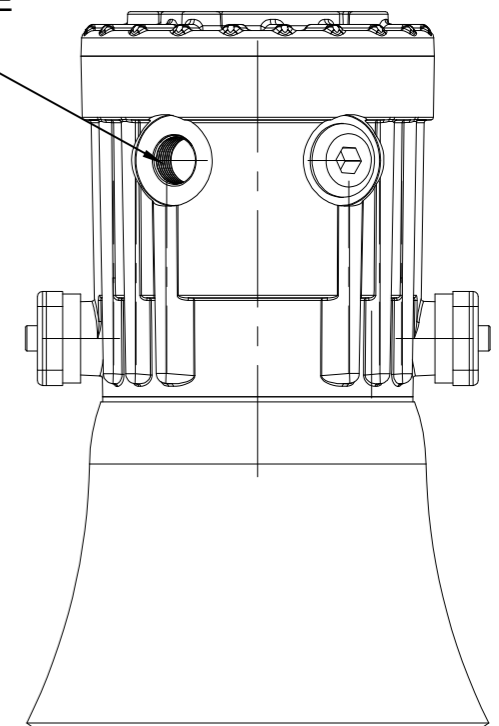

M20 CABLE INLET 2 POS'NS

Ø181.6mm [Ø7.15 in.]

Note: Content is for general information only and is subject to change without notification.

THIS DRAWING IS CONFIDENTIAL AND COPYRIGHT PROPERTY OF THE MANUFACTURER AND MUST NOT BE COPIED OR LENT WITHOUT PERMISSION

Customer:	Drawing:	SK0223	REV:	01
	Project:	Title: <b>GNEXS1 Alarm Horn Sounder 117dB(A)</b>		
PO#	GNEXS1 & GNEXL1 Outline			
Reference:	DATE:	16/04/12	DWG BY:	PRDCM
Date:				

ProDetec Pty.Ltd.  
 P. +61 (02) 9620 8700  
 F. +61 (02) 9620 8755  
 E. info@prodetec.com.au  
 A. 17/38 Powers Rd,  
 Seven Hills NSW 2147  
 www.prodetec.com.au