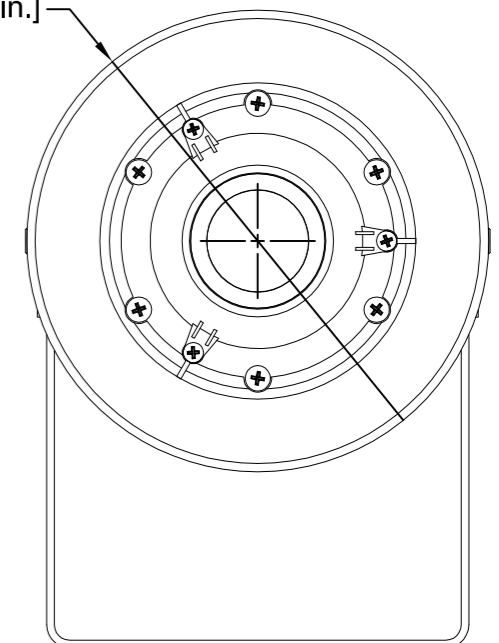

M20 CABLE INLET 2 POS'NS

Ø181.6mm [Ø7.15 in.]

Note: Content is for general information only and is subject to change without notification.

THIS DRAWING IS CONFIDENTIAL AND COPYRIGHT PROPERTY OF THE MANUFACTURER AND MUST NOT BE COPIED OR LENT WITHOUT PERMISSION

Customer:	Drawing:	SK0223	REV:	01
	Project:	Title: <b>GNEXS1 Alarm Horn Sounder 117dB(A)</b>		
PO#	GNEXS1 & GNEXL1 Outline			
Reference:	DATE:	16/04/12	DWG BY:	PRDCM
Date:				

ProDetec Pty.Ltd.  
 P. +61 (02) 9620 8700  
 F. +61 (02) 9620 8755  
 E. info@prodetec.com.au  
 A. 17/38 Powers Rd,  
 Seven Hills NSW 2147  
 www.prodetec.com.au