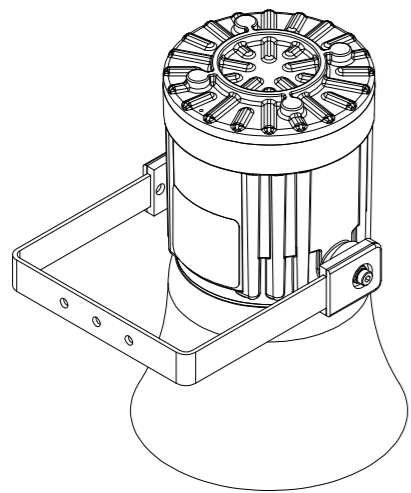

M20 CABLE INLET 2 POS'NS

Ø181.6mm [Ø7.15 in.]

Note: Content is for general information only and is subject to change without notification.

THIS DRAWING IS CONFIDENTIAL AND COPYRIGHT PROPERTY OF THE MANUFACTURER AND MUST NOT BE COPIED OR LENT WITHOUT PERMISSION

Customer:	Drawing:	SK0223	REV:	01
	Project:	Title: <b>GNEXS1 Alarm Horn Sounder 117dB(A)</b>		
PO#	GNEXS1 & GNEXL1 Outline			
Reference:	DATE:	16/04/12	DWG BY:	PRDCM
Date:				

ProDetec Pty.Ltd.  
 P. +61 (02) 9620 8700  
 F. +61 (02) 9620 8755  
 E. info@prodetec.com.au  
 A. 17/38 Powers Rd,  
 Seven Hills NSW 2147  
 www.prodetec.com.au